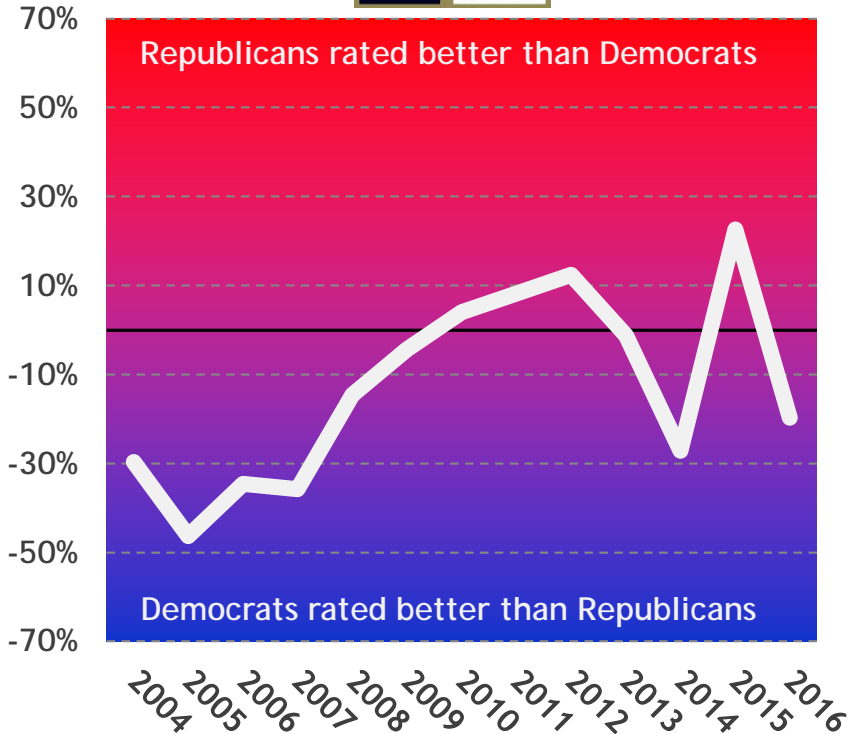

# FOX consistently supportive of Republican politicians

While the networks and FOX maintained opposing views of the two big parties over the course of the last eleven years, the ascent of Donald Trump was driven by favorable coverage in all programs.