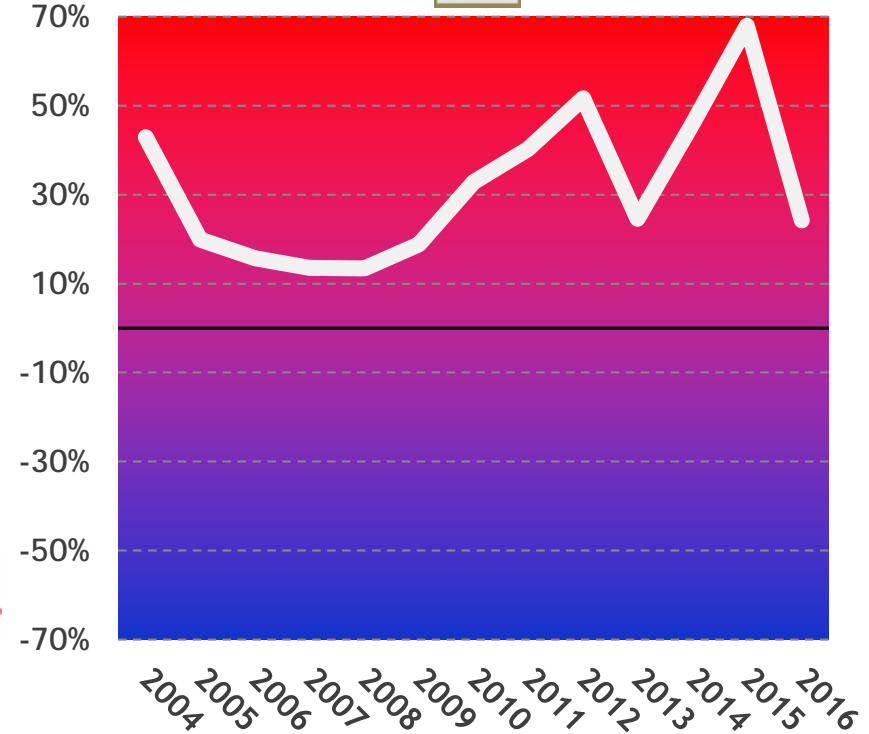

# FOX consistently supportive of Republican politicians

While the networks and FOX maintained opposing views of the two big parties over the course of the last eleven years, the ascent of Donald Trump was driven by favorable coverage in all programs.